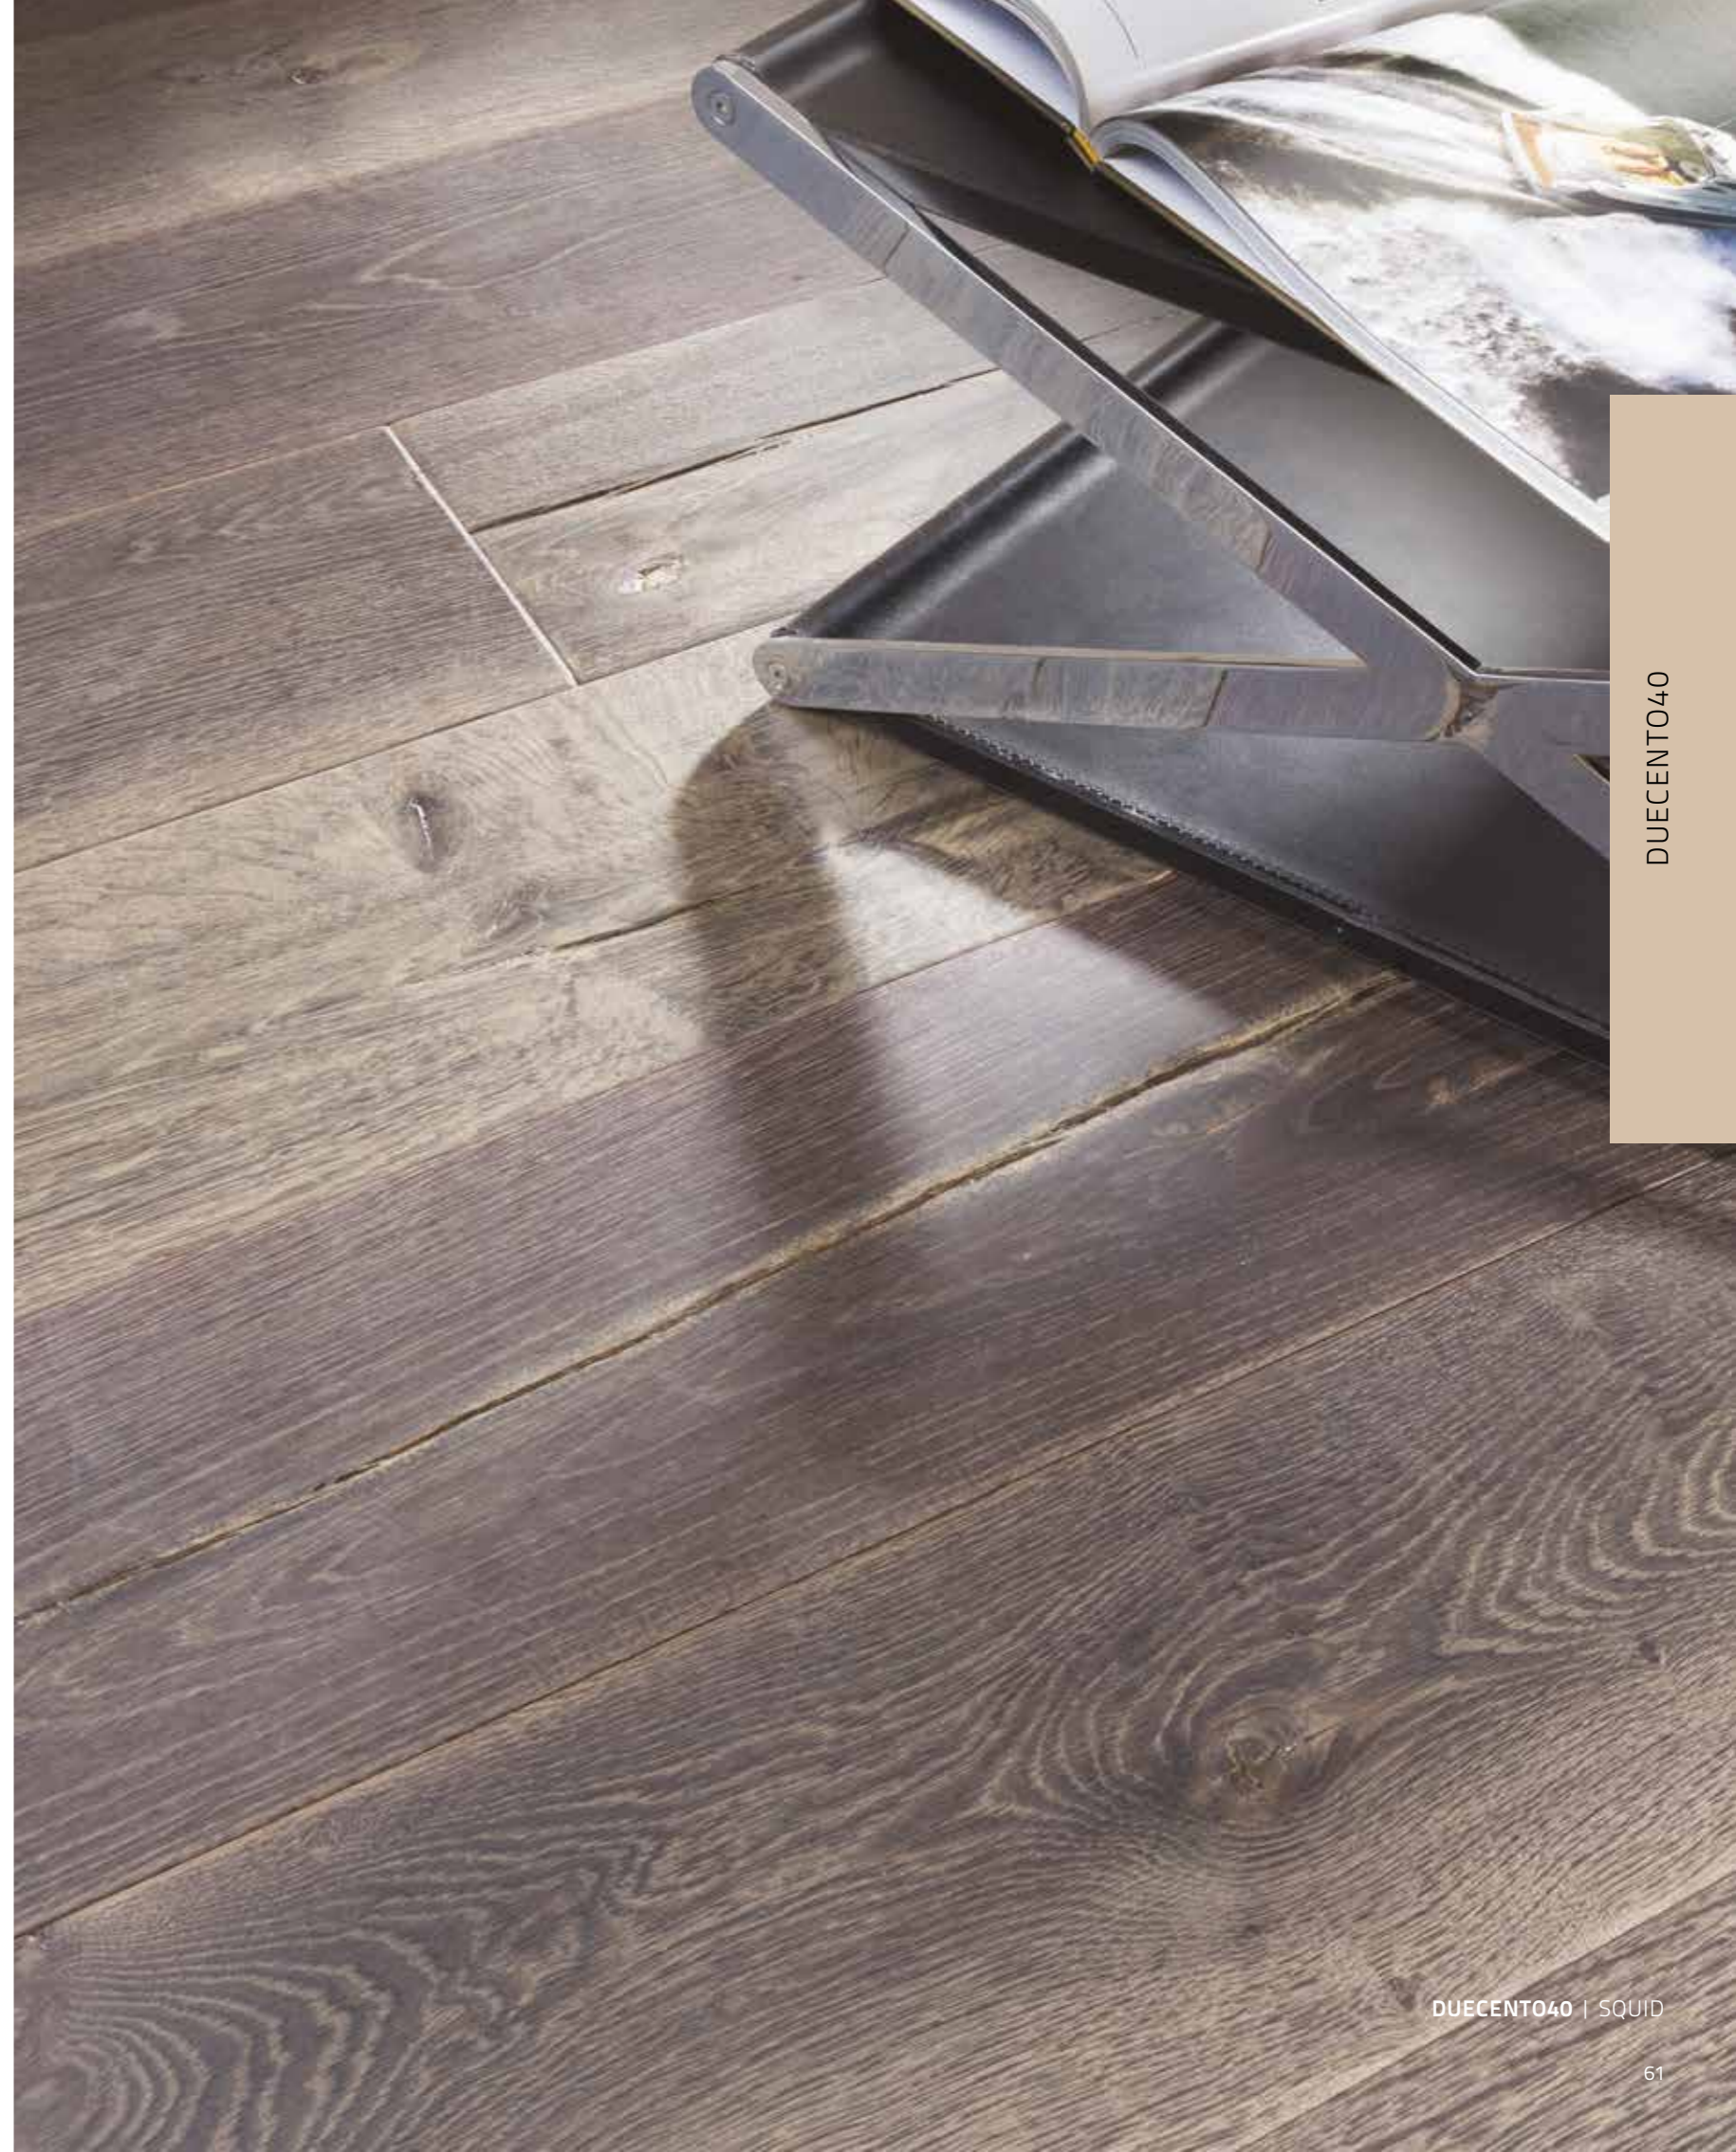

DUECENTO40